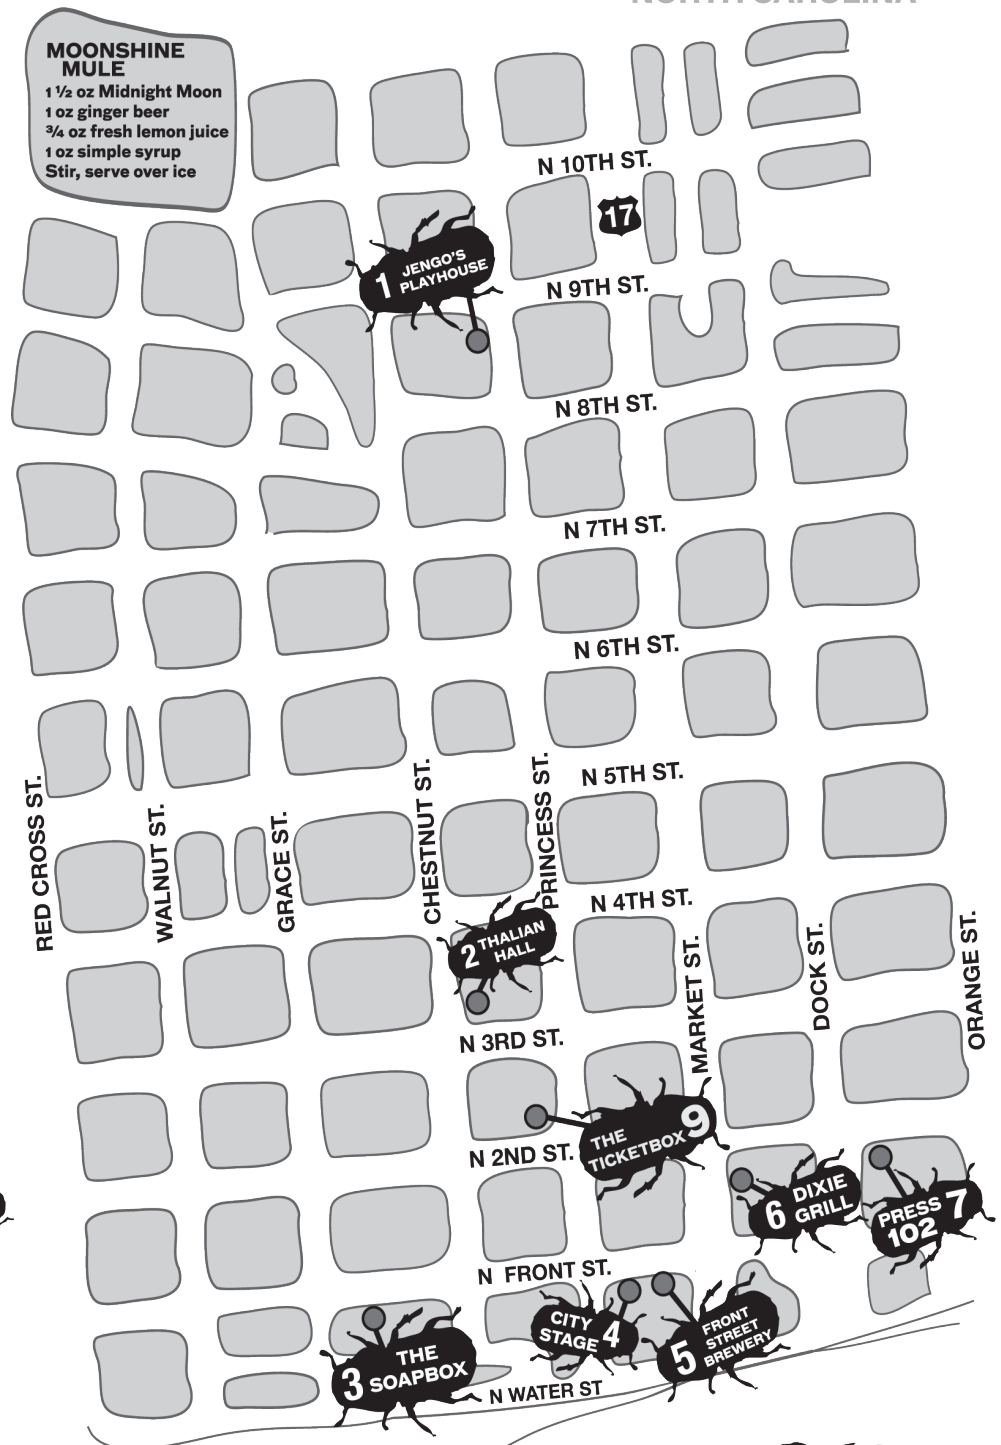

4 **City Stage Theater**
21 North Front Street
910-342-0272
www.citystageatlevel5.com

5 **Front Street Brewery**
9 North Front Street
910-251-1935
www.frontstreetbrewery.com

6 **Dixie Grill**
116 Market Street
910-762-7280

7 **Press 102**
102 South Second Street
910-399-4438
www.press102.com

8 **Screen Gems Studios**
1223 North 23rd Street
910-343-3433
www.screengemsstudios.com
**Driving Directions: Head North on Market St (away from downtown), go left on 23rd St, Screen Gems is on your left.

9 **The TicketBox**
201 Princess Street
910-343-5227
www.cucalorus.org

MOONSHINE MULE
1 1/2 oz Midnight Moon
1 oz ginger beer
3/4 oz fresh lemon juice
1 oz simple syrup
Stir, serve over ice

CAPE FEAR RIVER